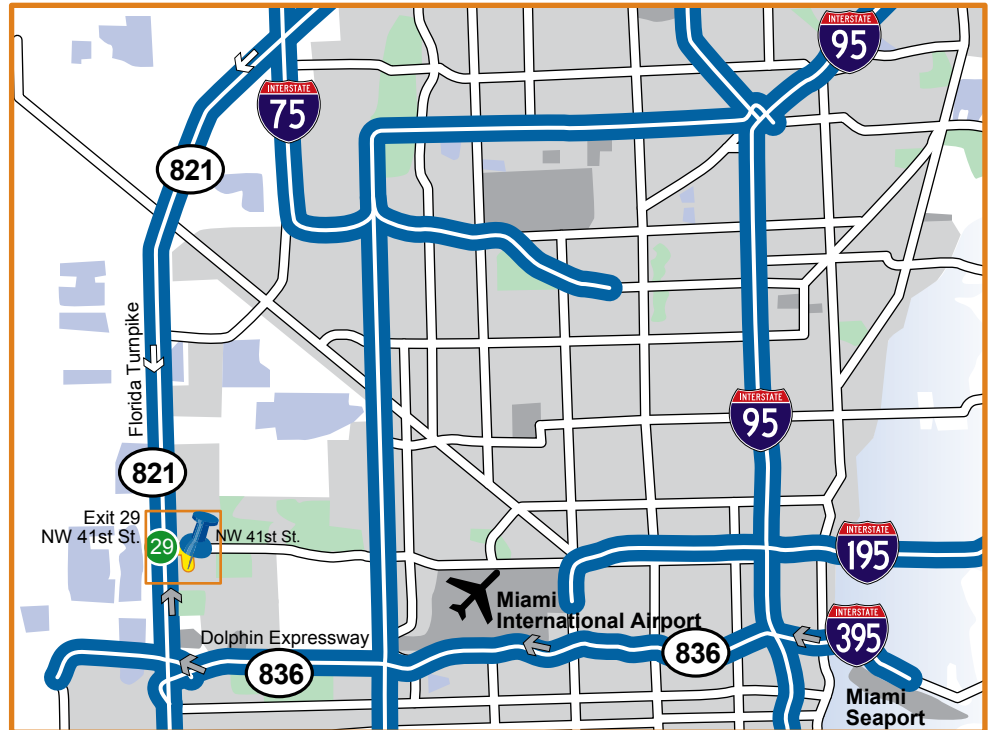

Welcome to DACHSER in Miami, Florida!

From Seaport / Airport / Downtown

- Take the Dolphin Expressway 836 West to Florida Turnpike (North)
- Exit East (right) on NW 41st St.

From Ft. Lauderdale / Naples

- Take I-75 South to Florida Turnpike (South)
- Exit East (left) on NW 41st St.

- From NW 41st St. take right on NW 114th Ave.
- Take right into driveway at 3750 NW 114th Ave. (directly across from pond on the east side of 114th)
- DACHSER Transport of America, Miami Station will be in Unit #1 in the back

▽ From Ft. Lauderdale / Naples

▽ From I-75 / Ft. Lauderdale / Naples

▲ From Seaport / Airport

Dachser
Transport of America Inc.
3750 NW 114 Avenue, Unit 1
Miami, FL 33178
Tel. +1 (305) 477 9595
Fax +1 (305) 477 9795
mia@dachser.us
www.dachser.us